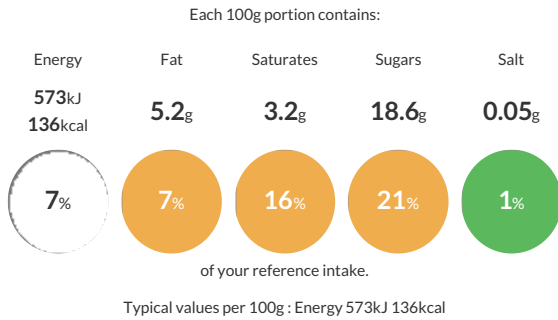

Supplier's Product Code :
Product Added :
Last Updated by Supplier :
erudus id :

31019565
30 March 2021
17 June 2022
ffb235e185b9434ab3ef985f4d191514

The information on the Erudus System has been supplied by the manufacturers of the products and, whilst the owners of the Erudus System take steps to ensure the information is regularly updated, they give no warranty and no guarantee that the information is accurate. Product information and ingredients may change, please always read product labels carefully in addition to using the information provided by Erudus One.

We do not accept liability for any inaccuracies or incorrect information contained on this site. Please visit <http://www.erudus.com/terms-and-conditions> for full terms and conditions.

De Roma DR Strawberry ND 6x4L

Short Product Name:

Strawberry flavour ice cream.

Traded Unit GTIN: 5010238020720 Internal GTIN: 5010238020713 Supplier: R&R Ice Cream UK Limited Suppliers Product Code: 31019565

Reference Intake

Nutritional Information

Typical Values	Per 100g
Energy	573kJ 136kCal
Carbohydrates	18.7g
of which sugars	18.6g
Fat	5.2g
of which saturates	3.2g
Fibre	0.3g
Protein	3.4g
Salt	0.05g